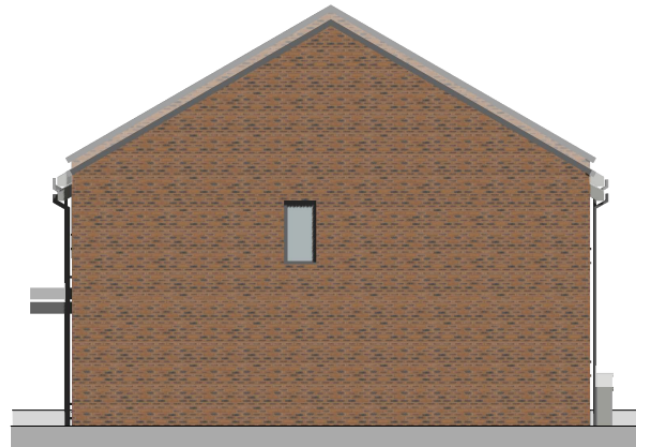

22/1182 – Lawrence Lodge, Old Dean Road, Camberley

Application site

Proposed site plan

Principal flat elevations

Typical house elevations

Photos

Application site

Bluebell Mews

Barossa Road

Upland Road

Old Dean Road